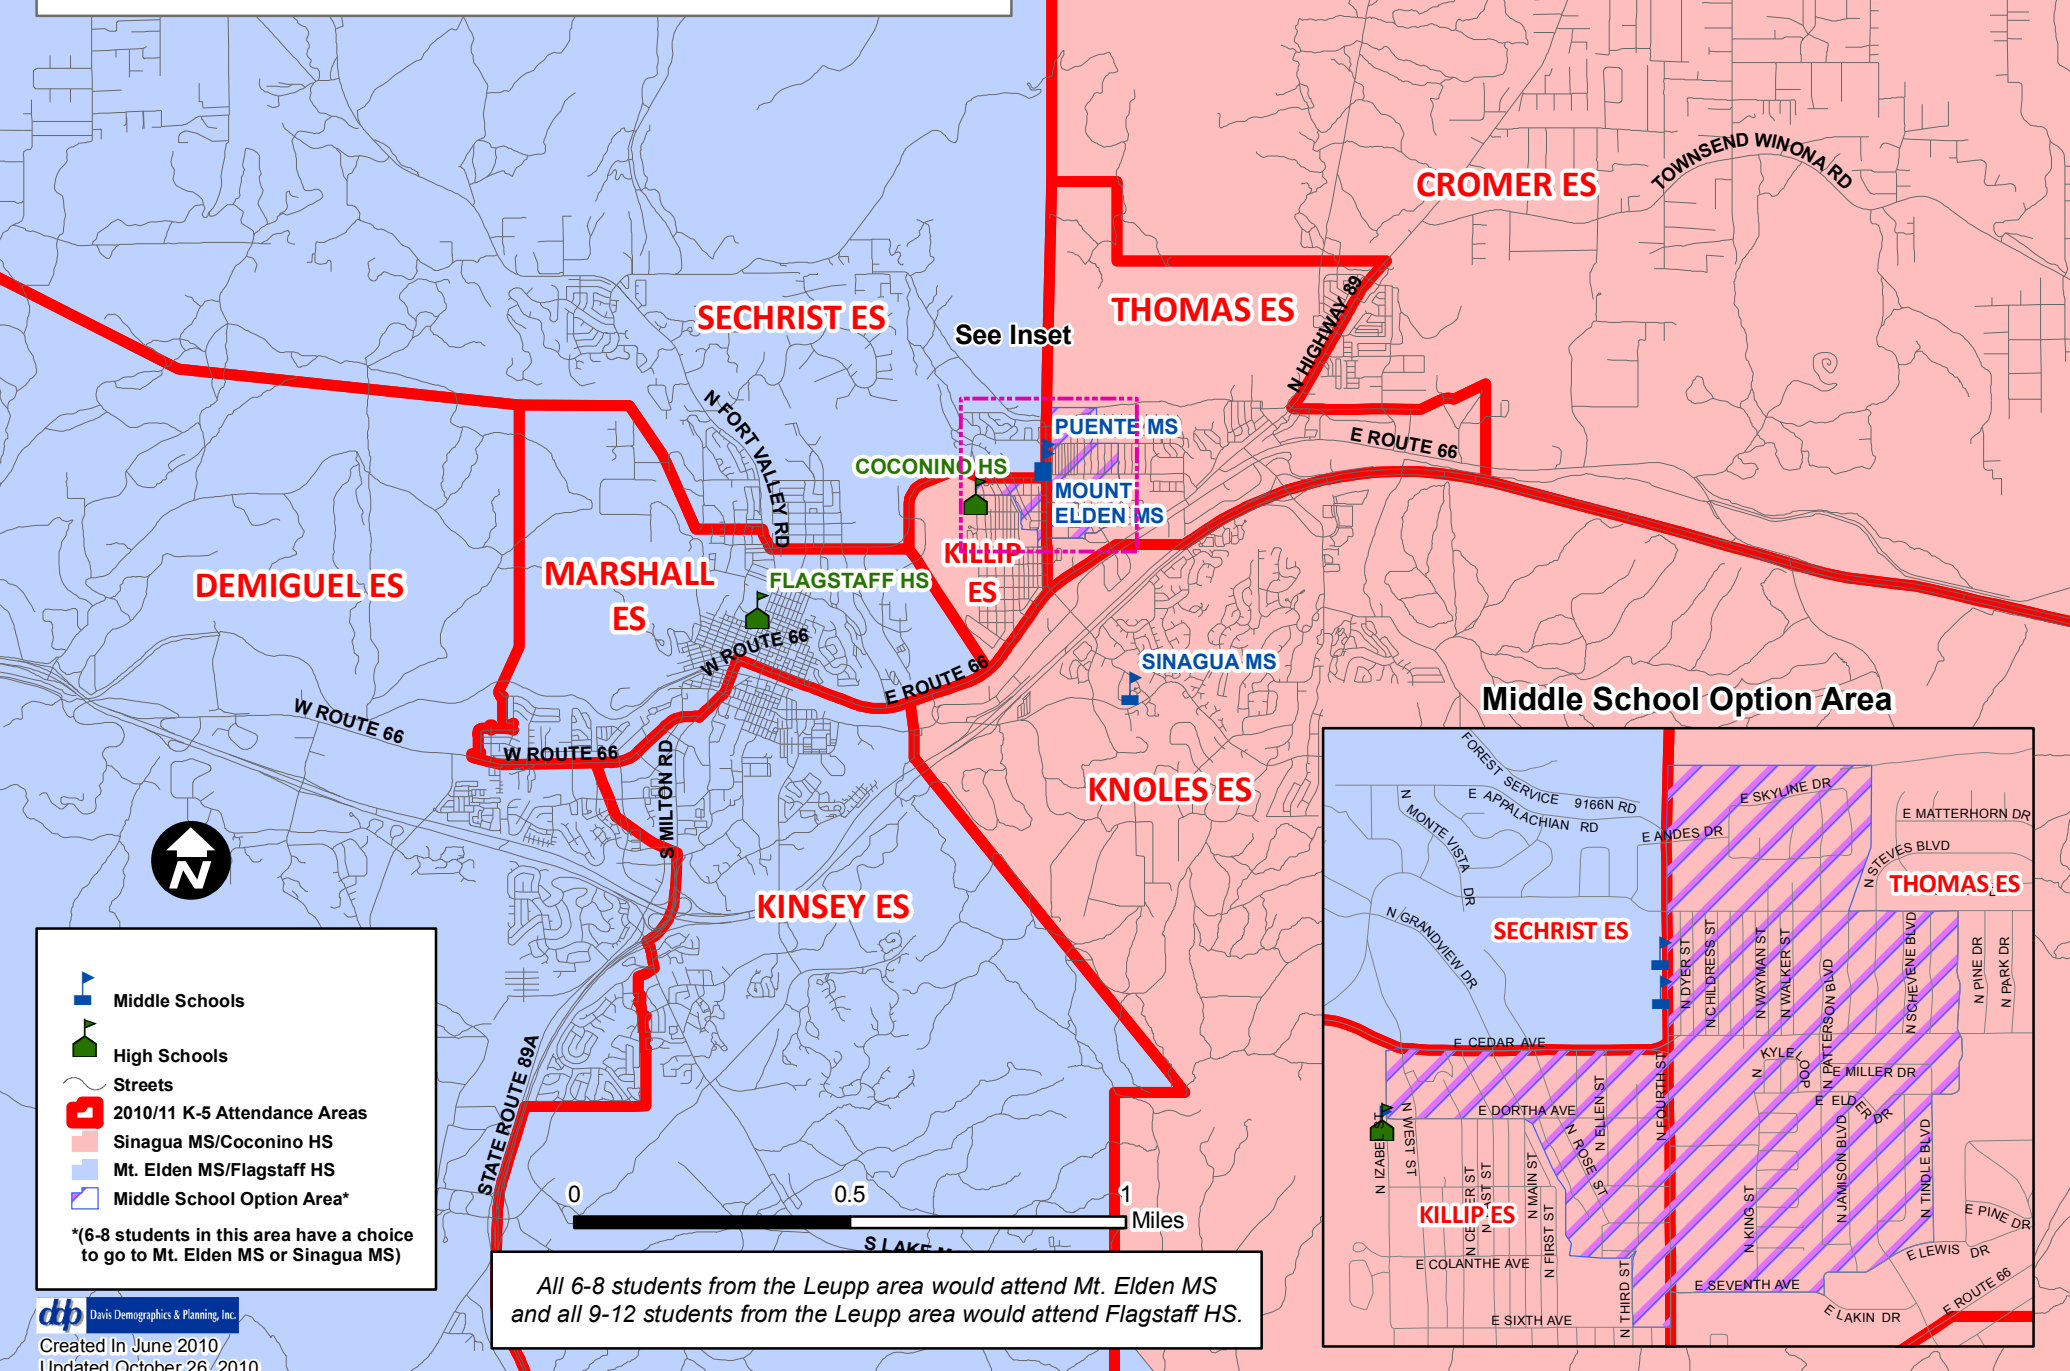

**FLAGSTAFF UNIFIED SCHOOL DISTRICT**  
**2010/11 Middle (6-8) and High (9-12) School Attendance Areas**  
**with Elementary School (K-5) Attendance Area Outlines**  
**(Zoomed-In View of the City of Flagstaff)**

See Inset

Middle School Option Area

-  Middle Schools
  -  High Schools
  -  Streets
  -  2010/11 K-5 Attendance Areas
  -  Sinagua MS/Coconino HS
  -  Mt. Elden MS/Flagstaff HS
  -  Middle School Option Area\*
- \* (6-8 students in this area have a choice to go to Mt. Elden MS or Sinagua MS)

All 6-8 students from the Leupp area would attend Mt. Elden MS  
 and all 9-12 students from the Leupp area would attend Flagstaff HS.