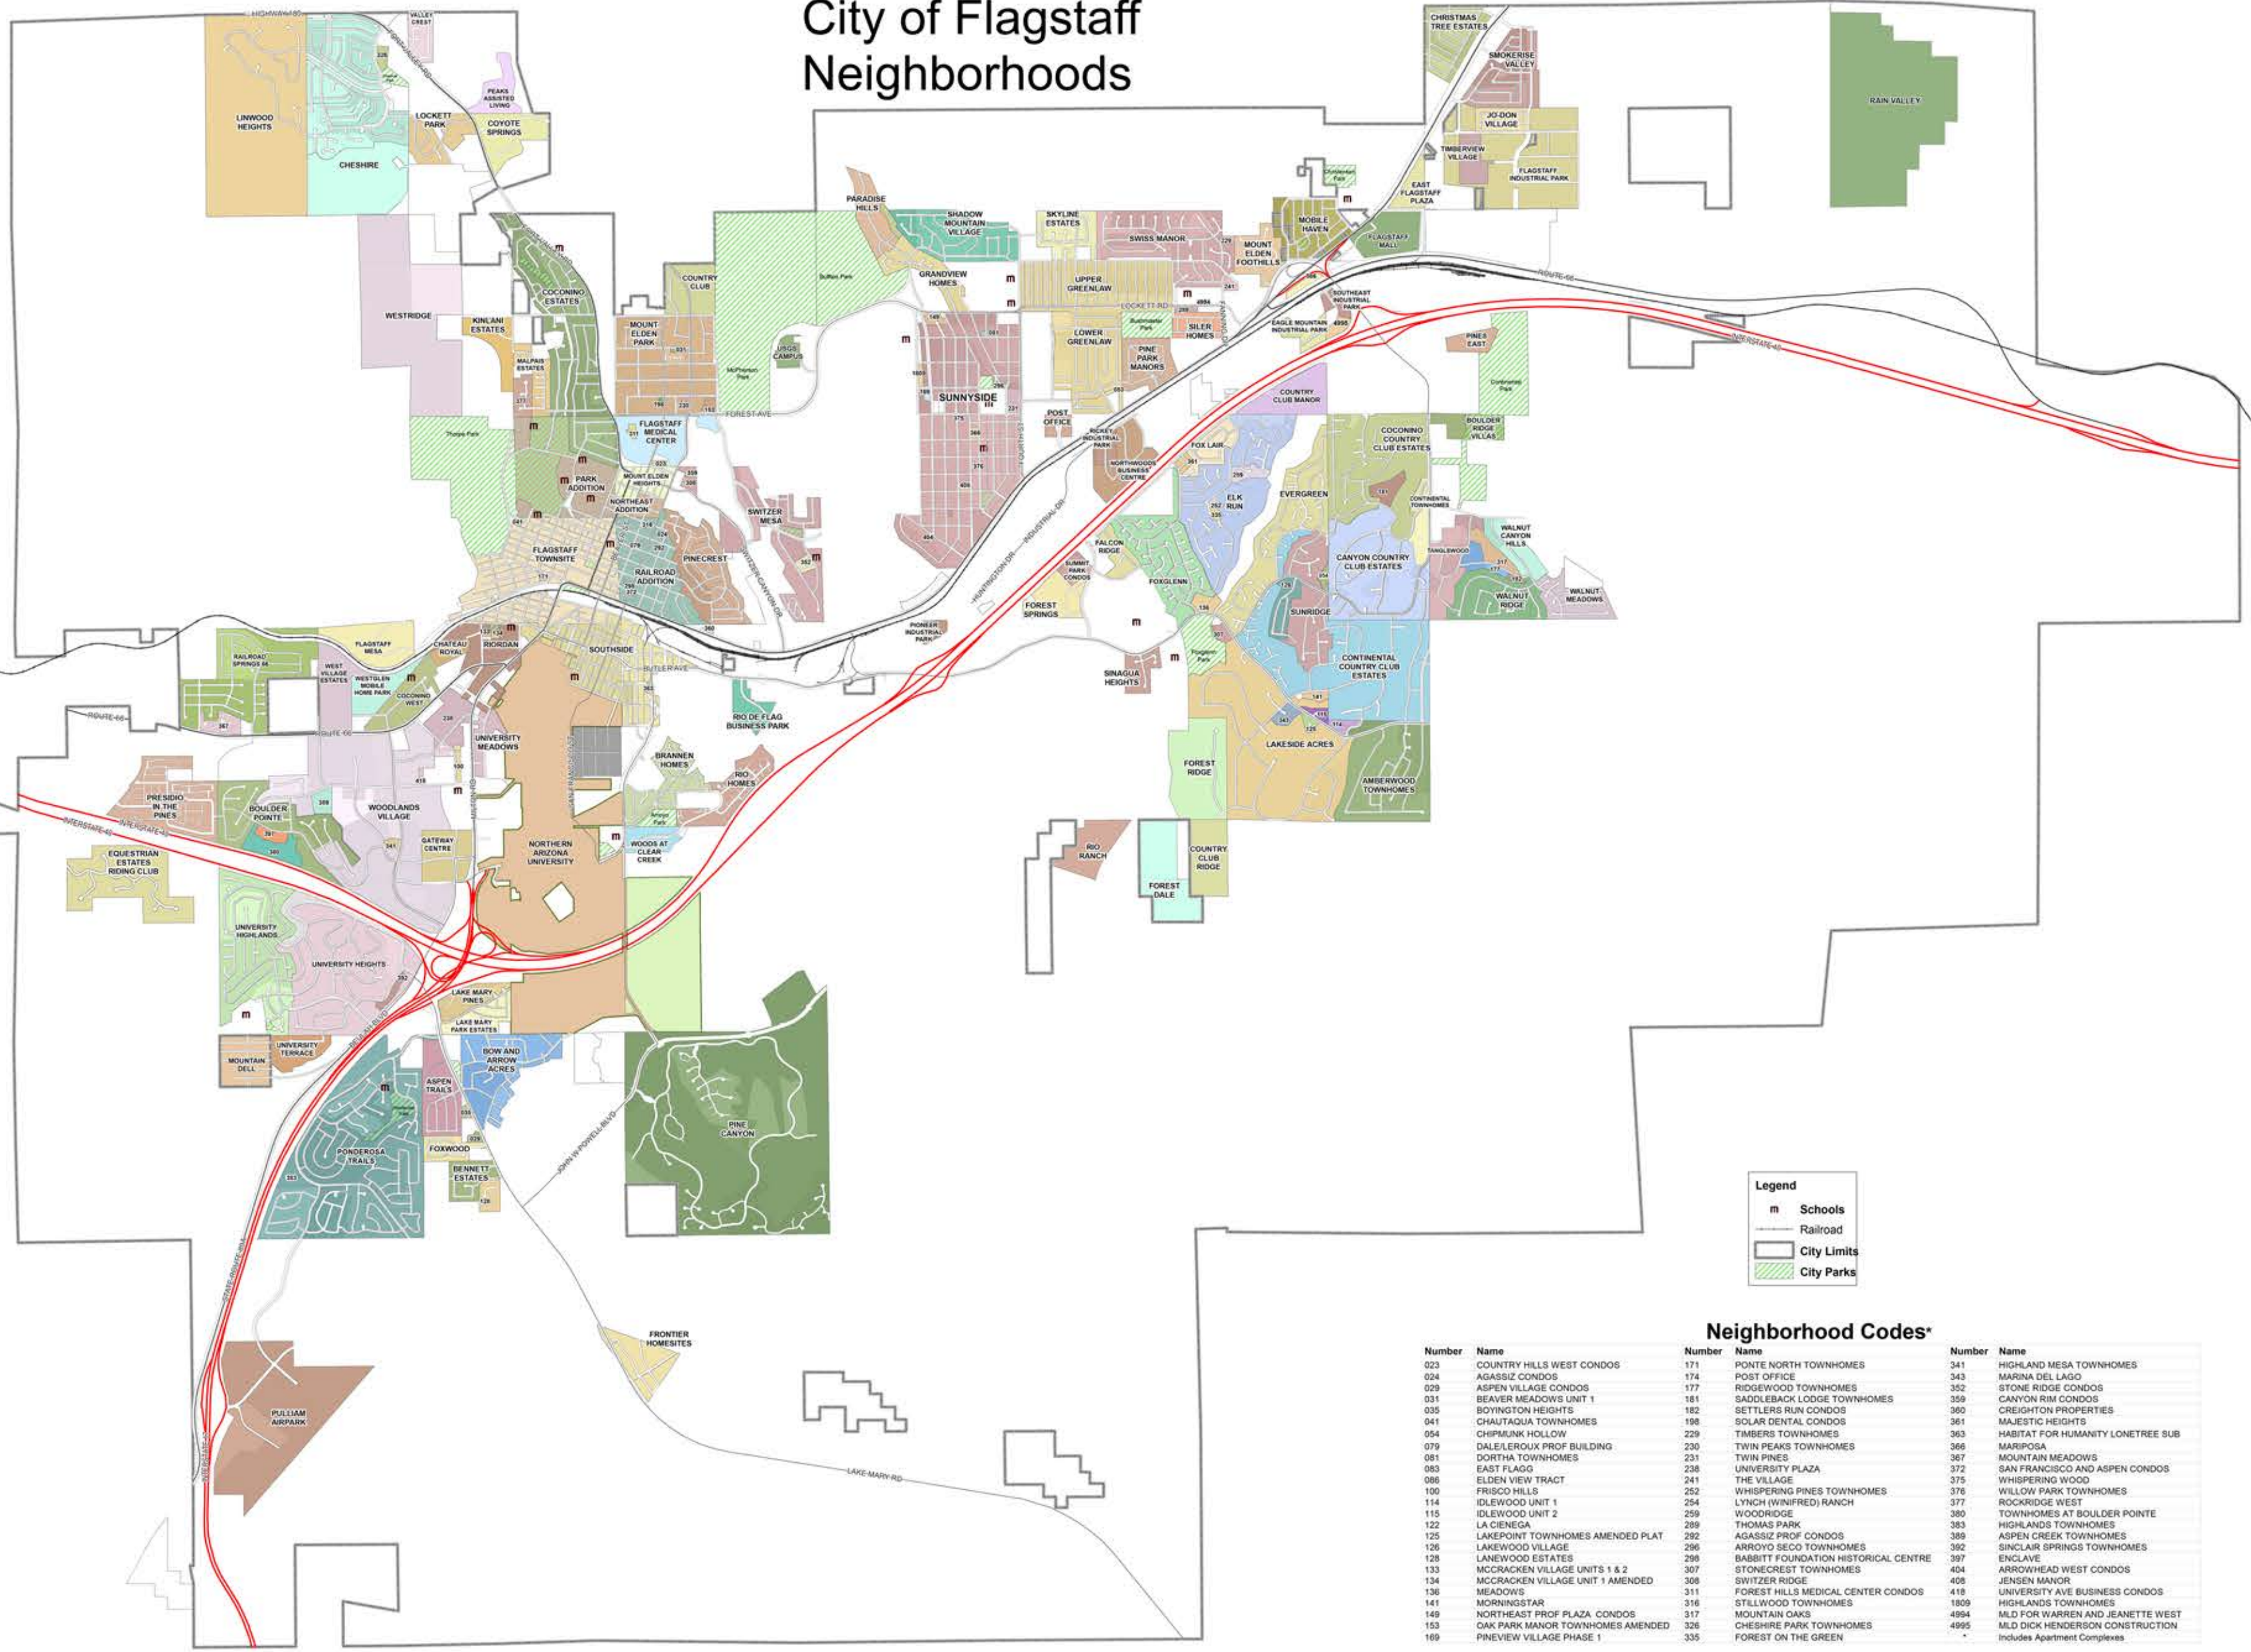

City of Flagstaff Neighborhoods

Legend

- m Schools
- Railroad
- City Limits
- ▨ City Parks

Neighborhood Codes*

Number	Name	Number	Name	Number	Name
023	COUNTRY HILLS WEST CONDOS	171	PONTE NORTH TOWNHOMES	341	HIGHLAND MESA TOWNHOMES
024	AGASSIZ CONDOS	174	POST OFFICE	343	MARINA DEL LAGO
029	ASPEN VILLAGE CONDOS	177	RIDGEWOOD TOWNHOMES	352	STONE RIDGE CONDOS
031	BEAVER MEADOWS UNIT 1	181	SADDEBACK LODGE TOWNHOMES	359	CANYON RIM CONDOS
035	BOYINGTON HEIGHTS	182	SETTLERS RUN CONDOS	360	CREIGHTON PROPERTIES
041	CHAUTAQUA TOWNHOMES	198	SOLAR DENTAL CONDOS	361	MAJESTIC HEIGHTS
054	CHIPMUNK HOLLOW	229	TIMBERS TOWNHOMES	363	HABITAT FOR HUMANITY LONETREE SUB
079	DALE/LEROUX PROF BUILDING	230	TWIN PEAKS TOWNHOMES	366	MARIPOSA
081	DORTHA TOWNHOMES	231	TWIN PINES	367	MOUNTAIN MEADOWS
083	EAST FLAGG	238	UNIVERSITY PLAZA	372	SAN FRANCISCO AND ASPEN CONDOS
086	ELDEN VIEW TRACT	241	THE VILLAGE	375	WHISPERING WOOD
100	FRISCO HILLS	252	WHISPERING PINES TOWNHOMES	376	WILLOW PARK TOWNHOMES
114	IDLEWOOD UNIT 1	254	LYNCH (WINIFRED) RANCH	377	ROCKRIDGE WEST
115	IDLEWOOD UNIT 2	259	WOODRIDGE	380	TOWNHOMES AT BOULDER POINT
122	LA CIENEGA	289	THOMAS PARK	383	HIGHLANDS TOWNHOMES
125	LAKEPOINT TOWNHOMES AMENDED PLAT	292	AGASSIZ PROF CONDOS	389	ASPEN CREEK TOWNHOMES
126	LAKEWOOD VILLAGE	296	ARROYO SECO TOWNHOMES	392	SINCLAIR SPRINGS TOWNHOMES
128	LANEWOOD ESTATES	298	BABBITT FOUNDATION HISTORICAL CENTRE	397	ENCLAVE
133	MCCRACKEN VILLAGE UNITS 1 & 2	307	STONECREST TOWNHOMES	404	ARROWHEAD WEST CONDOS
134	MCCRACKEN VILLAGE UNIT 1 AMENDED	308	SWITZER RIDGE	408	JENSEN MANOR
136	MEADOWS	311	FOREST HILLS MEDICAL CENTER CONDOS	418	UNIVERSITY AVE BUSINESS CONDOS
141	MORNINGSTAR	316	STILLWOOD TOWNHOMES	1809	HIGHLANDS TOWNHOMES
149	NORTHEAST PROF PLAZA CONDOS	317	MOUNTAIN OAKS	4994	MLD FOR WARREN AND JEANETTE WEST
153	OAK PARK MANOR TOWNHOMES AMENDED	326	CHESHIRE PARK TOWNHOMES	4995	MLD DICK HENDERSON CONSTRUCTION
169	PINEVIEW VILLAGE PHASE 1	335	FOREST ON THE GREEN	*	Includes Apartment Complexes